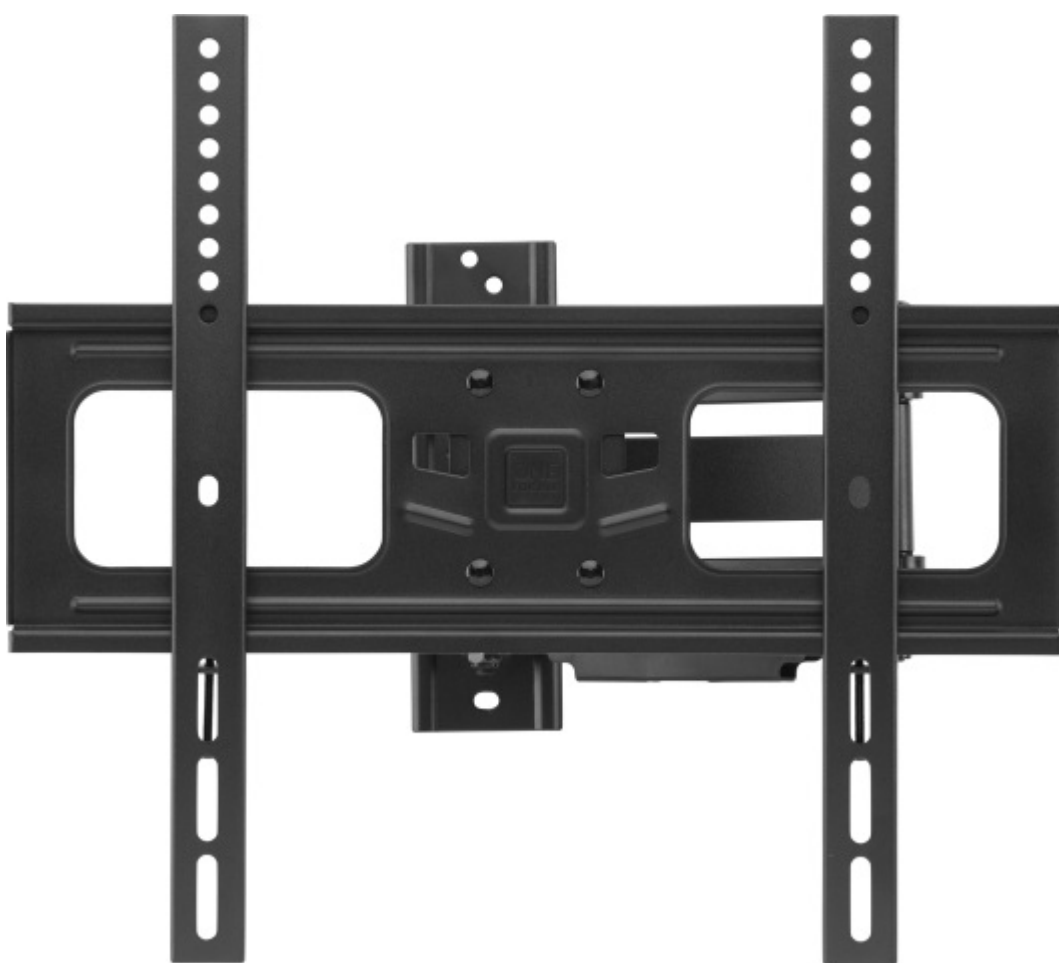

ONE[®]
FOR ALL

WM2651 Universal TV Wall Mount

Smart

 **110 lbs**
max **50 kg**

180°
TURN

20°
TILT

**Variable turn and tilt adjustment for
optimized viewing angle positioning**

Suitable for TV screens from 32 to 84" and compatible with
VESA sizes from 200x200 to 600x400

Consumer benefits

Stabiles Design für besten Halt

Einfache Installation mithilfe der App

Fernsehen aus jedem Blickwinkel

Vertikal neigbar zur Vermeidung von Reflexionen

Logistical information

| | |
|--------------------------------------|----------------|
| Model Name | WM2651 |
| Product Dimensions CM (LxWxH) | 66x47.3x43 |
| Product Dimensions INCH (LxWxH) | 0.00x0.00x0.00 |
| Packaging Dimensions CM (LxWxH) | 27x6.5x70 |
| Packaging Dimensions INCH (LxWxH) | 0.00x0.00x0.00 |
| Packed Product Weight Gross (KG) | 4.655 |
| Packed Product Weight Gross (pounds) | 10.26 |
| EAN Packaging | 8716184064357 |
| Inner Weight Gross (pounds) | 0.00 |
| Quantity Master | 3 |
| Master Dimensions CM (LxWxH) | 71.5x28.5x21.5 |
| Master Weight Gross (KG) | 14.6 |
| Master Weight Gross (pounds) | 32.19 |
| EAN Master | 8716184064364 |

Specifications

| |
|---|
| Min size (inch): 32 |
| Min size (cm): 81 |
| Max size (inch): 84 |
| Max size (cm): 213 |
| Max weight (kg): 50 |
| Wall distance D min (mm): 60 |
| Wall distance D max (mm): 473 |
| Tilt (°): 0-20 |
| Turn (°): 180 |
| Function: Turn |
| Vesa sizes: 200x200, 300x200, 300x300, 400x200, 400x300, 400x400, 600x400, Universally Adjustable |
| Max mounting W (mm): 600 |
| Max mounting H (mm): 400 |