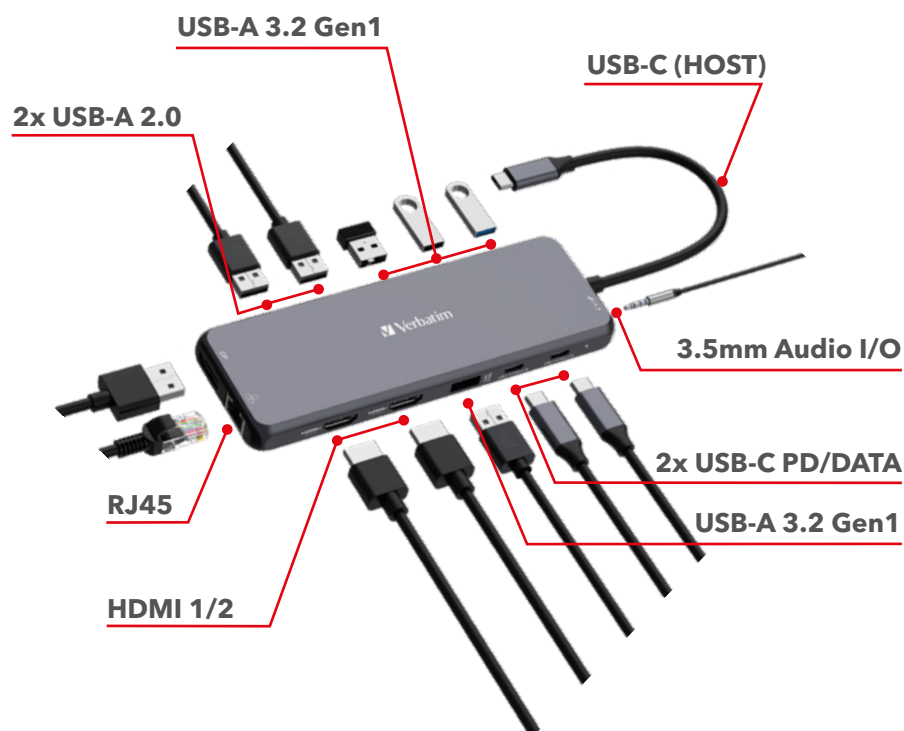

## No more limits for your laptop

Introducing the USB-C Pro Multiport Hub 9 Port CMH-13, a connectivity powerhouse for streamlined productivity. Unleash enhanced connectivity by converting a single USB-C port into nine versatile ports, including USB 3.2 Gen2 and HDMI.

Swift data transfer is at your fingertips with USB 3.2 Gen2 technology, ensuring efficient workflows and minimal wait times. Immerse yourself in crisp 8K video output through the HDMI or DP port, ideal for presentations, movie watching, or expanding your workspace with crystal-clear visuals.

## 13 Port

CMH-13

General Information	
Material	Aluminum+ABS
Colour	Silver
Interfaces	
Host Connection	USB-C™ 3.2 Gen2 with up to 85W power pass-through
Cable length	15 cm
Video Ports	HDMI 1: 8K 30Hz / 7680x4320 HDMI 2: 8K 30Hz / 7680x4320 DP: 8K 30Hz / 7680x4320
Audio	3.5mm Audio & Microphone (CTIA Standard)
Ethernet Port	1x RJ45 Gigabit Ethernet up to 1Gb/s
USB-A ports	1x USB-A 3.2 Gen2, up to 10Gb/s with a maximum power output of 5V/0.9A 3x USB-A 3.2 Gen1, up to 5Gb/s with a maximum power output of 5V/0.9A 2x USB-A 2.0, up to 480Mbps data speed. Designed for the connection of 2.4 GHz wireless devices, such as wireless keyboards/mouse adapters etc.
USB-C ports	2x USB-C PD + Data: Support 100W power in, charging limited to 87-96W for safety. Up to 10Gbps data speed
Other Features	
Certificates	EAC/CE/UKCA/FCC
ROHS/REACH compliance	Yes
Storage and Operating Conditions	
Operating Temperature	0°C ~ +40°C
Storage Temperature	-20°C ~ +70°C
Operating Humidity	10% ~ 85% RH (no condensation)

## Pack Contents:

- USB-C Pro Multiport Hub
- Quick Start Guide